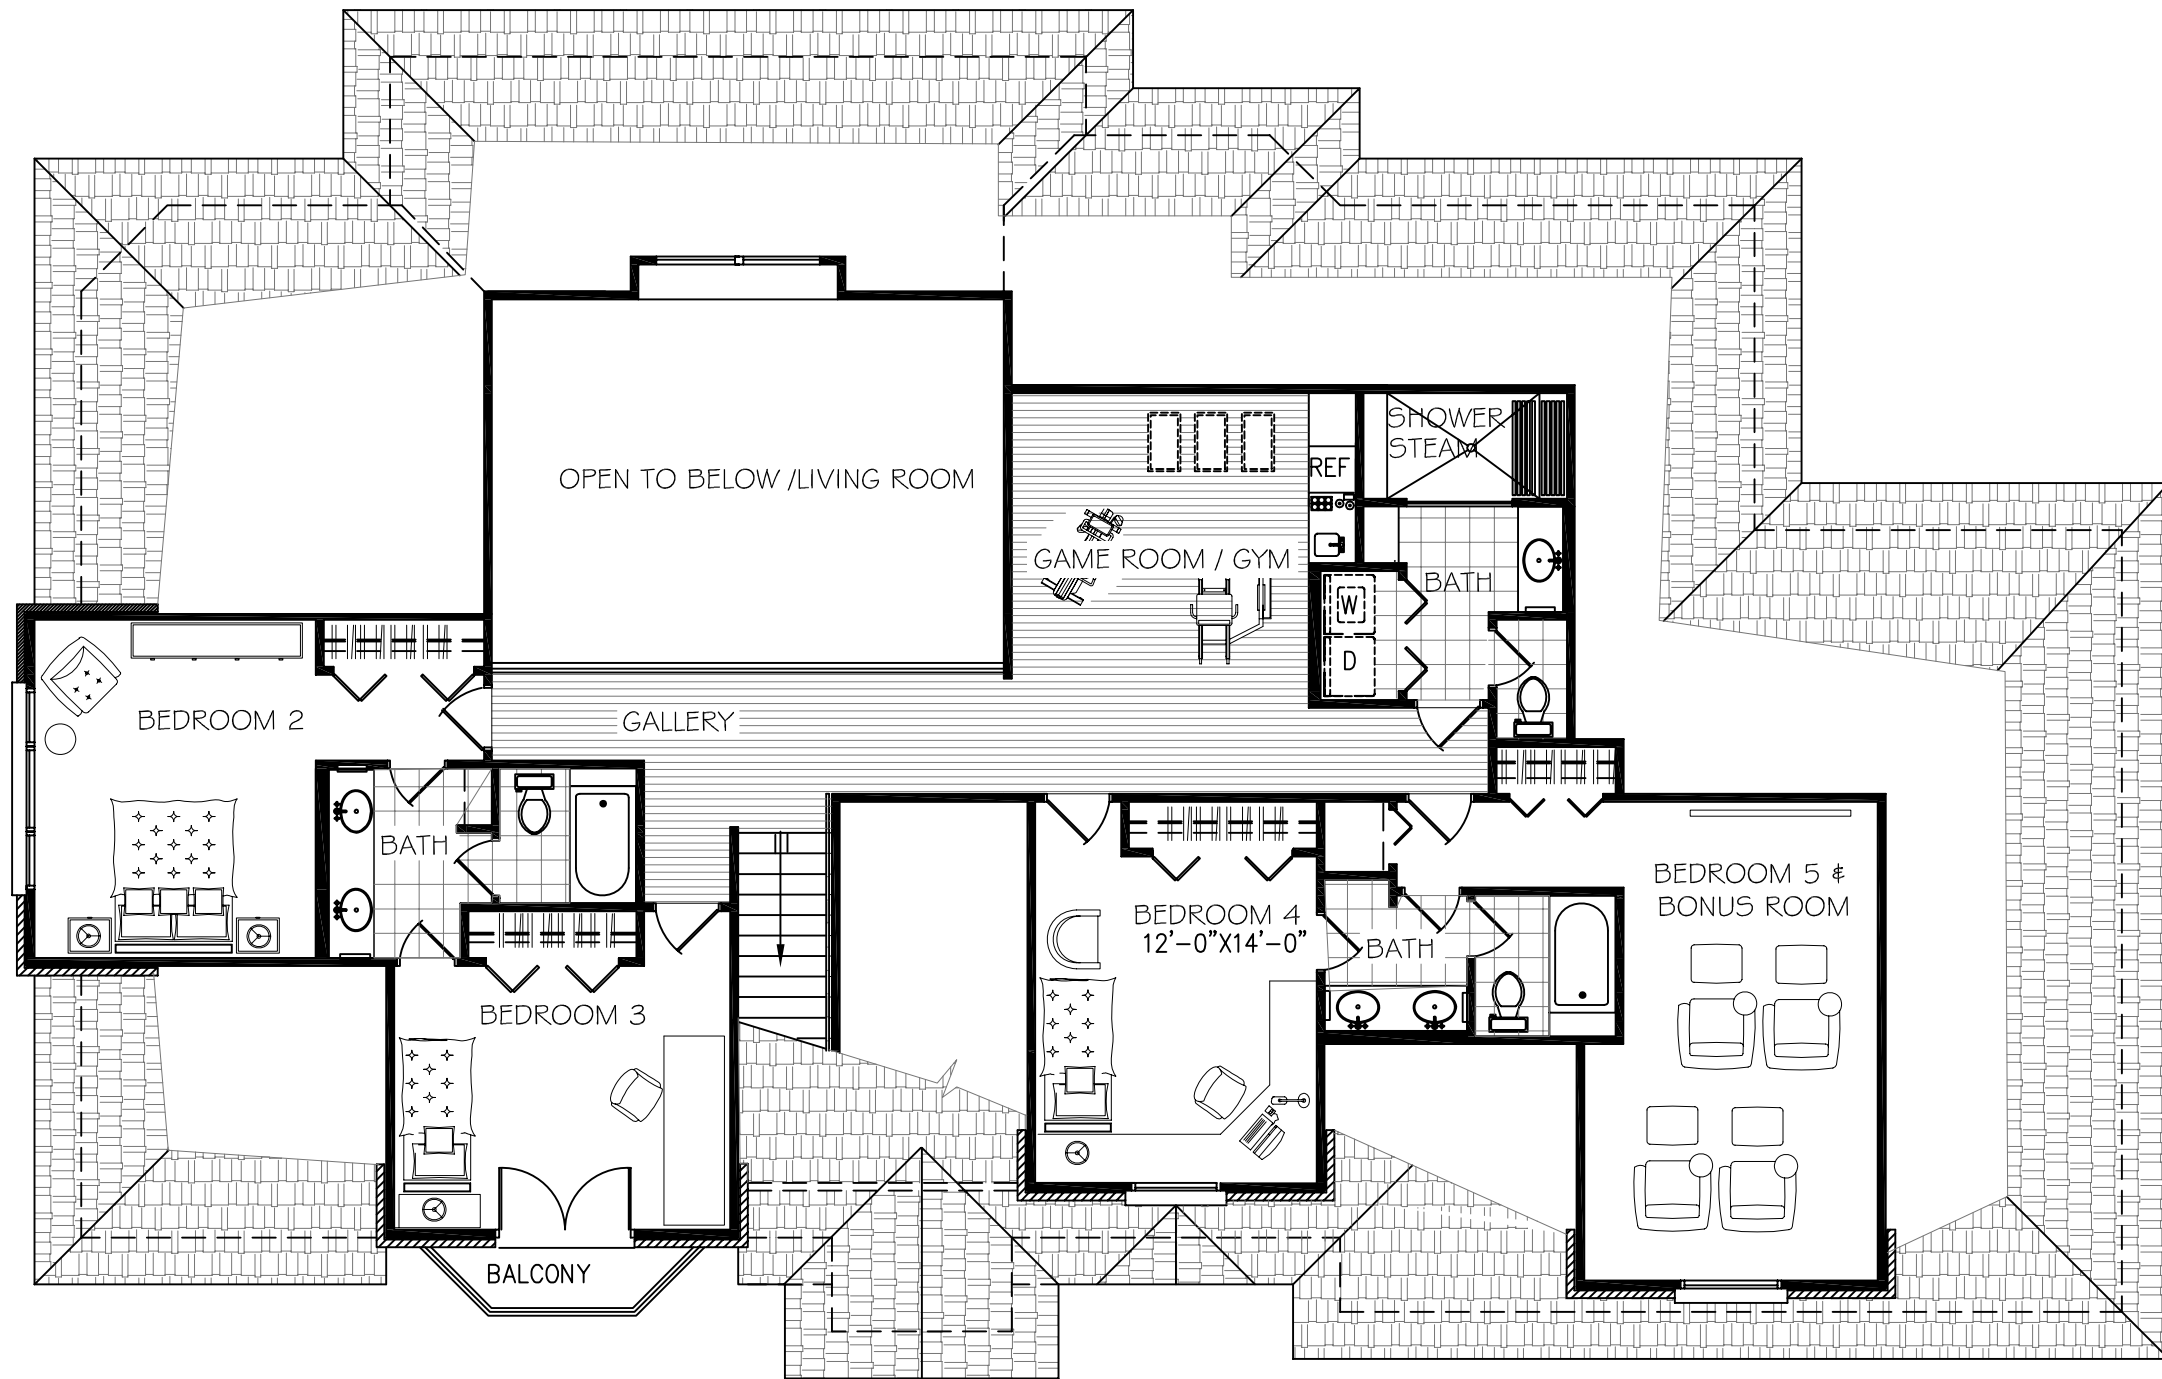

FIRST FLOOR:
 AC SPACE 2830 S.F.
 GARAGE 884 S.F.
 COVERED PATIO 285 S.F.

SECOND FLOOR:
 AC SPACE 1720S.F.