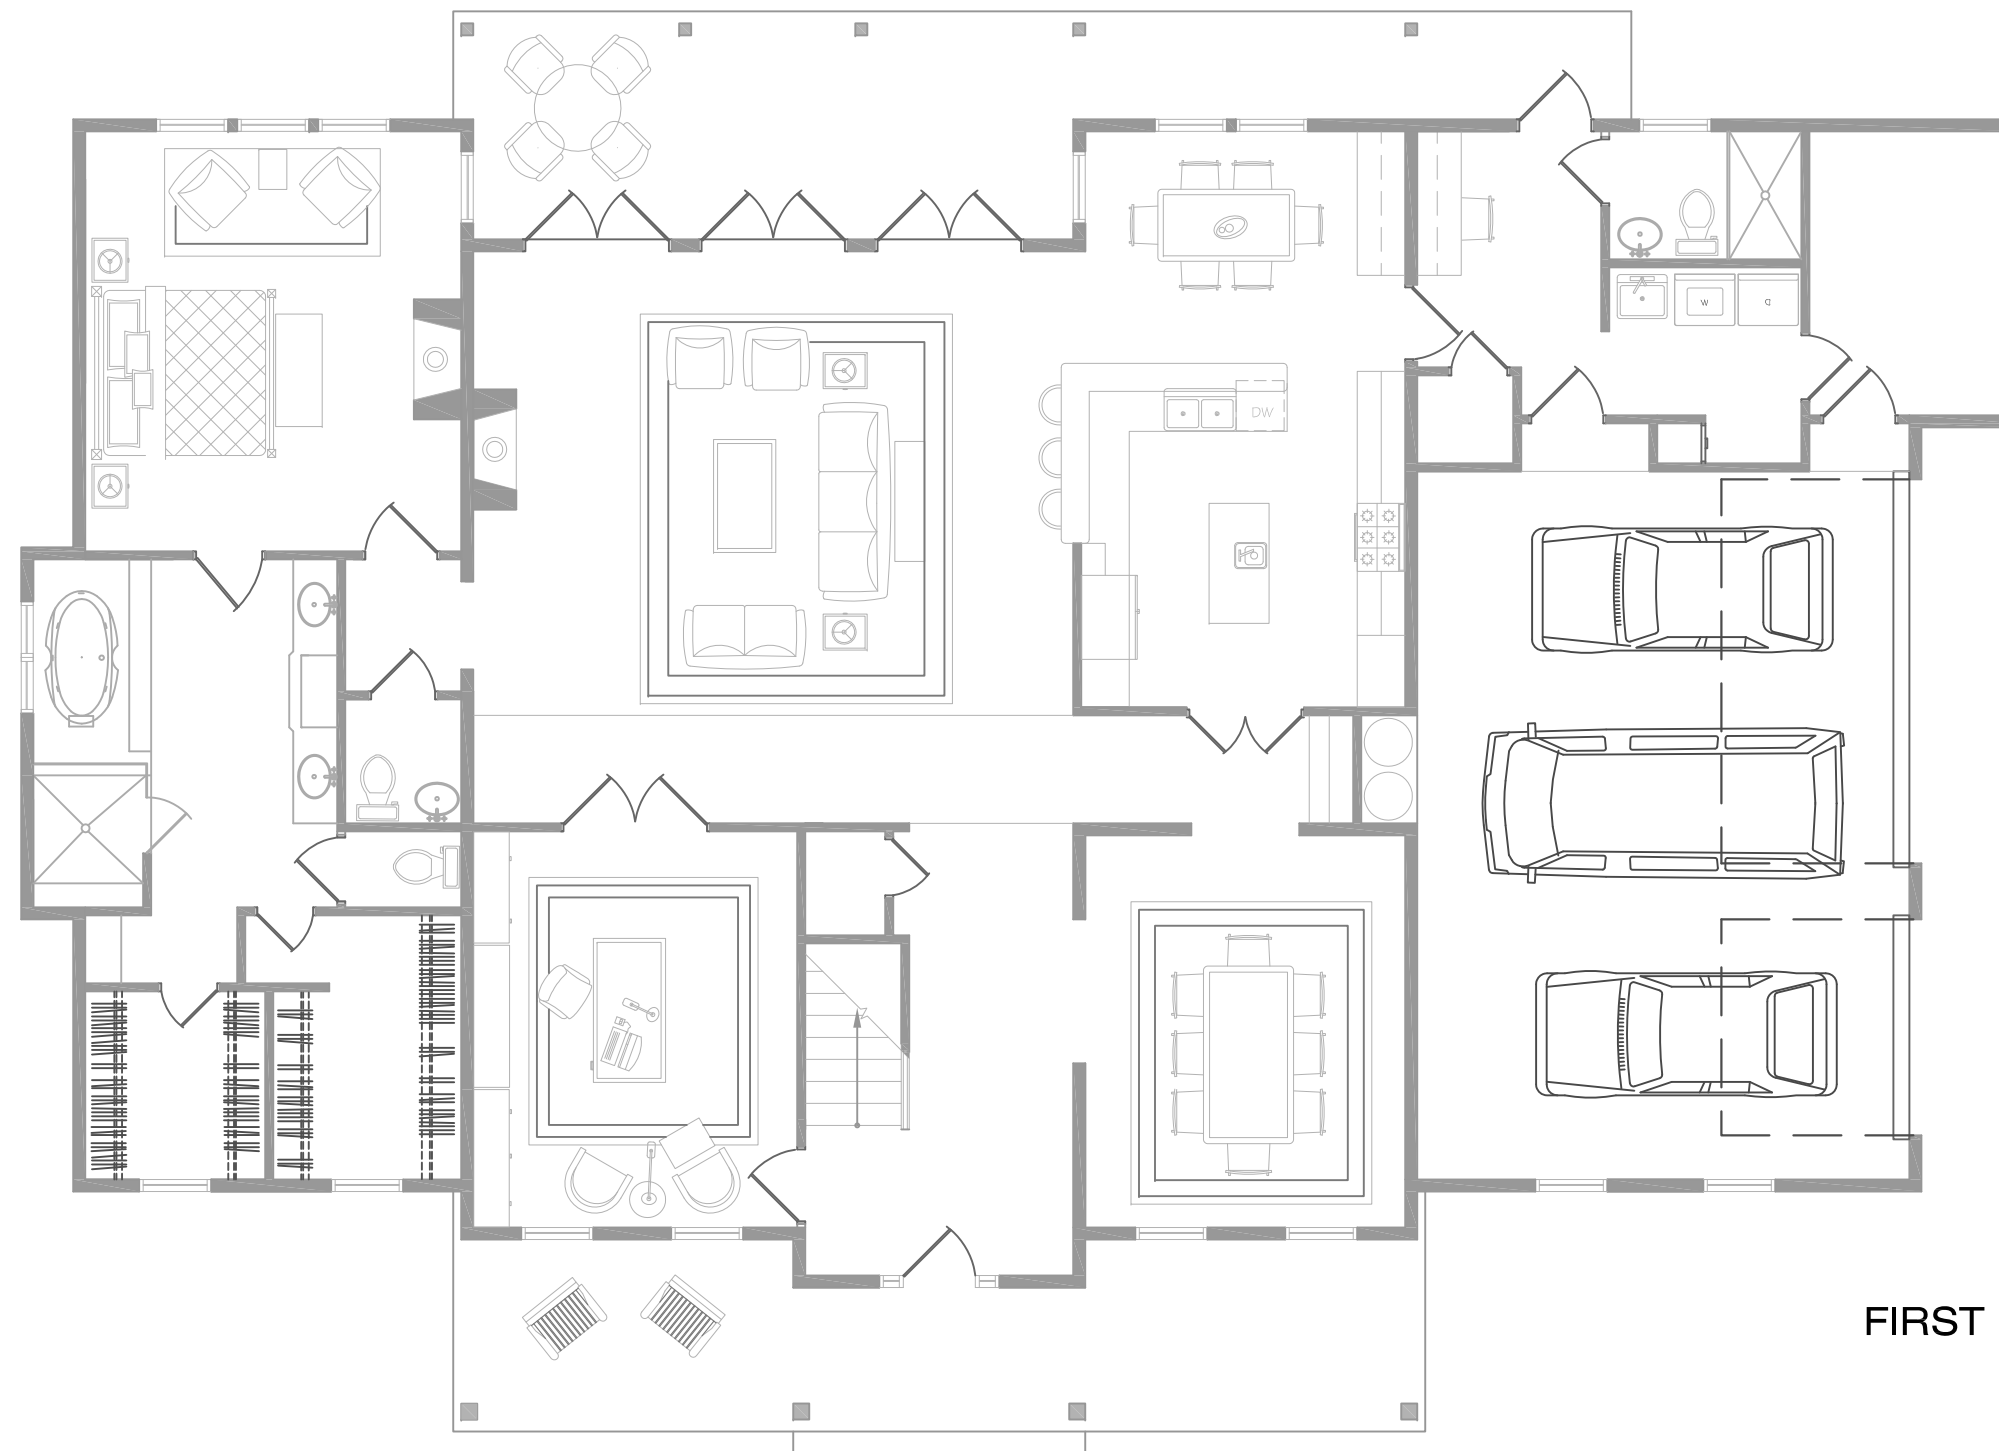

Creed Family Residence
4229 Ortega Pl.
Jacksonville, FL.

Domo, Inc.

Residential Design & Build CBC 1256941

Creed Family Residence
4229 Ortega Pl.
Jacksonville, FL.

SITE PLAN

Creed Family Residence
4229 Ortega Pl.
Jacksonville, FL.

FIRST FLOOR

**Creed Family Residence
4229 Ortega Pl.
Jacksonville, FL.**

SECOND FLOOR

Creed Family Residence
4229 Ortega Pl.
Jacksonville, FL.

FRONT ELEVATION

**Creed Family Residence
4229 Ortega Pl.
Jacksonville, FL.**

BACK ELEVATION

**Creed Family Residence
4229 Ortega Pl.
Jacksonville, FL.**

LEFT SIDE ELEVATION

Creed Family Residence
4229 Ortega Pl.
Jacksonville, FL.

RIGHT SIDE ELEVATION