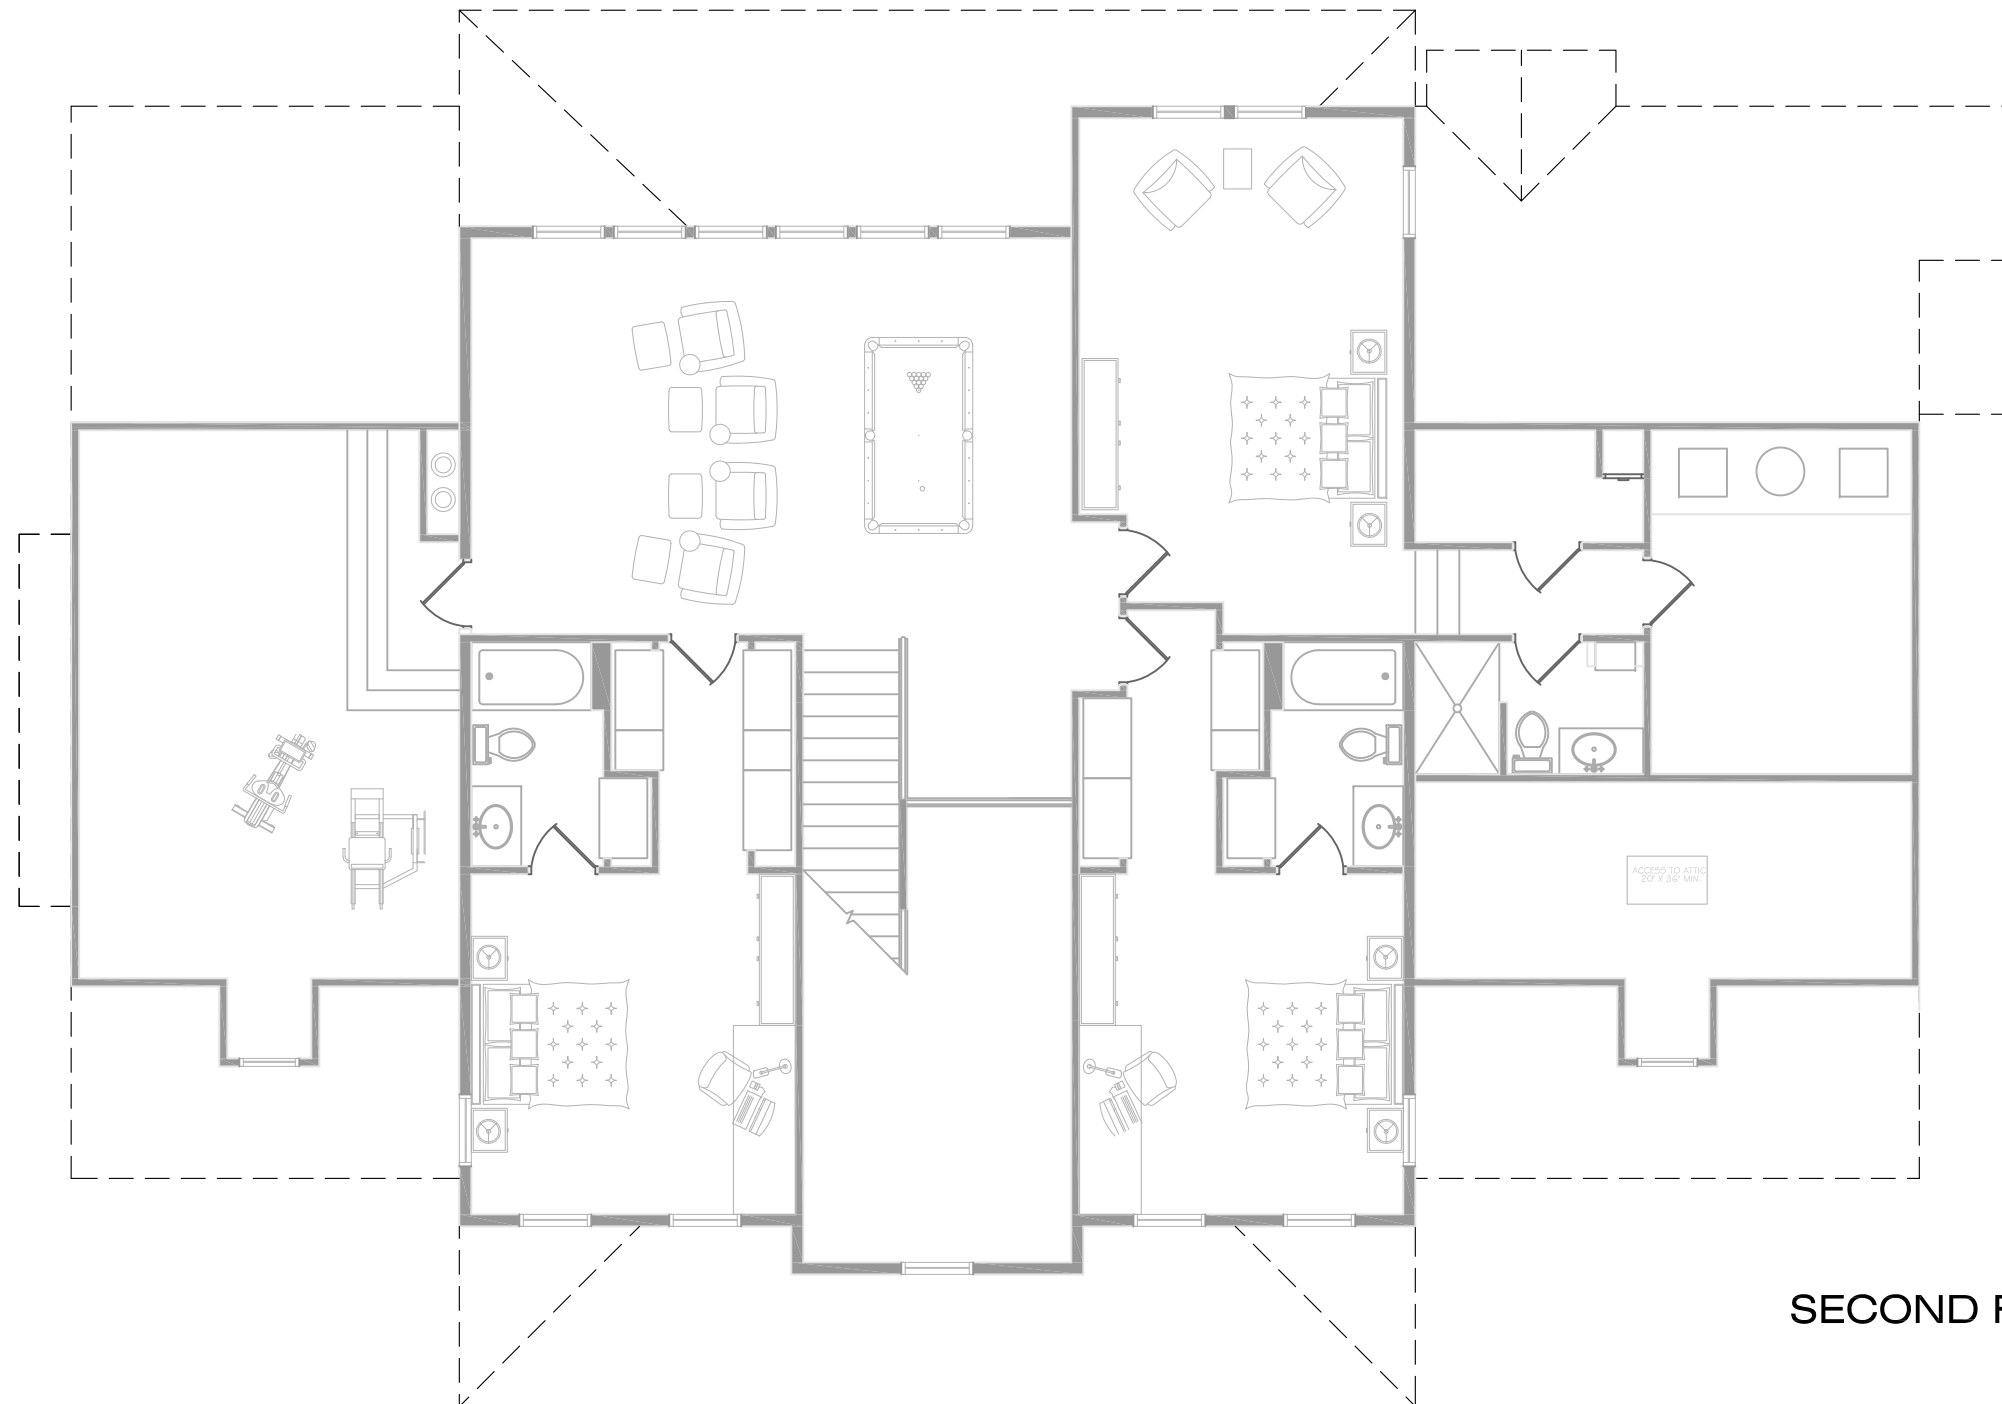

Creed Family Residence
4229 Ortega Pl.
Jacksonville, FL.

Domo, Inc.

Residential Design & Build CBC 1256941

Creed Family Residence
4229 Ortega Pl.
Jacksonville, FL.

SITE PLAN

Creed Family Residence
4229 Ortega Pl.
Jacksonville, FL.

FIRST FLOOR

**Creed Family Residence
4229 Ortega Pl.
Jacksonville, FL.**

SECOND FLOOR

Creed Family Residence
4229 Ortega Pl.
Jacksonville, FL.

FRONT ELEVATION

**Creed Family Residence
4229 Ortega Pl.
Jacksonville, FL.**

BACK ELEVATION

**Creed Family Residence
4229 Ortega Pl.
Jacksonville, FL.**

LEFT SIDE ELEVATION

Creed Family Residence
4229 Ortega Pl.
Jacksonville, FL.

RIGHT SIDE ELEVATION