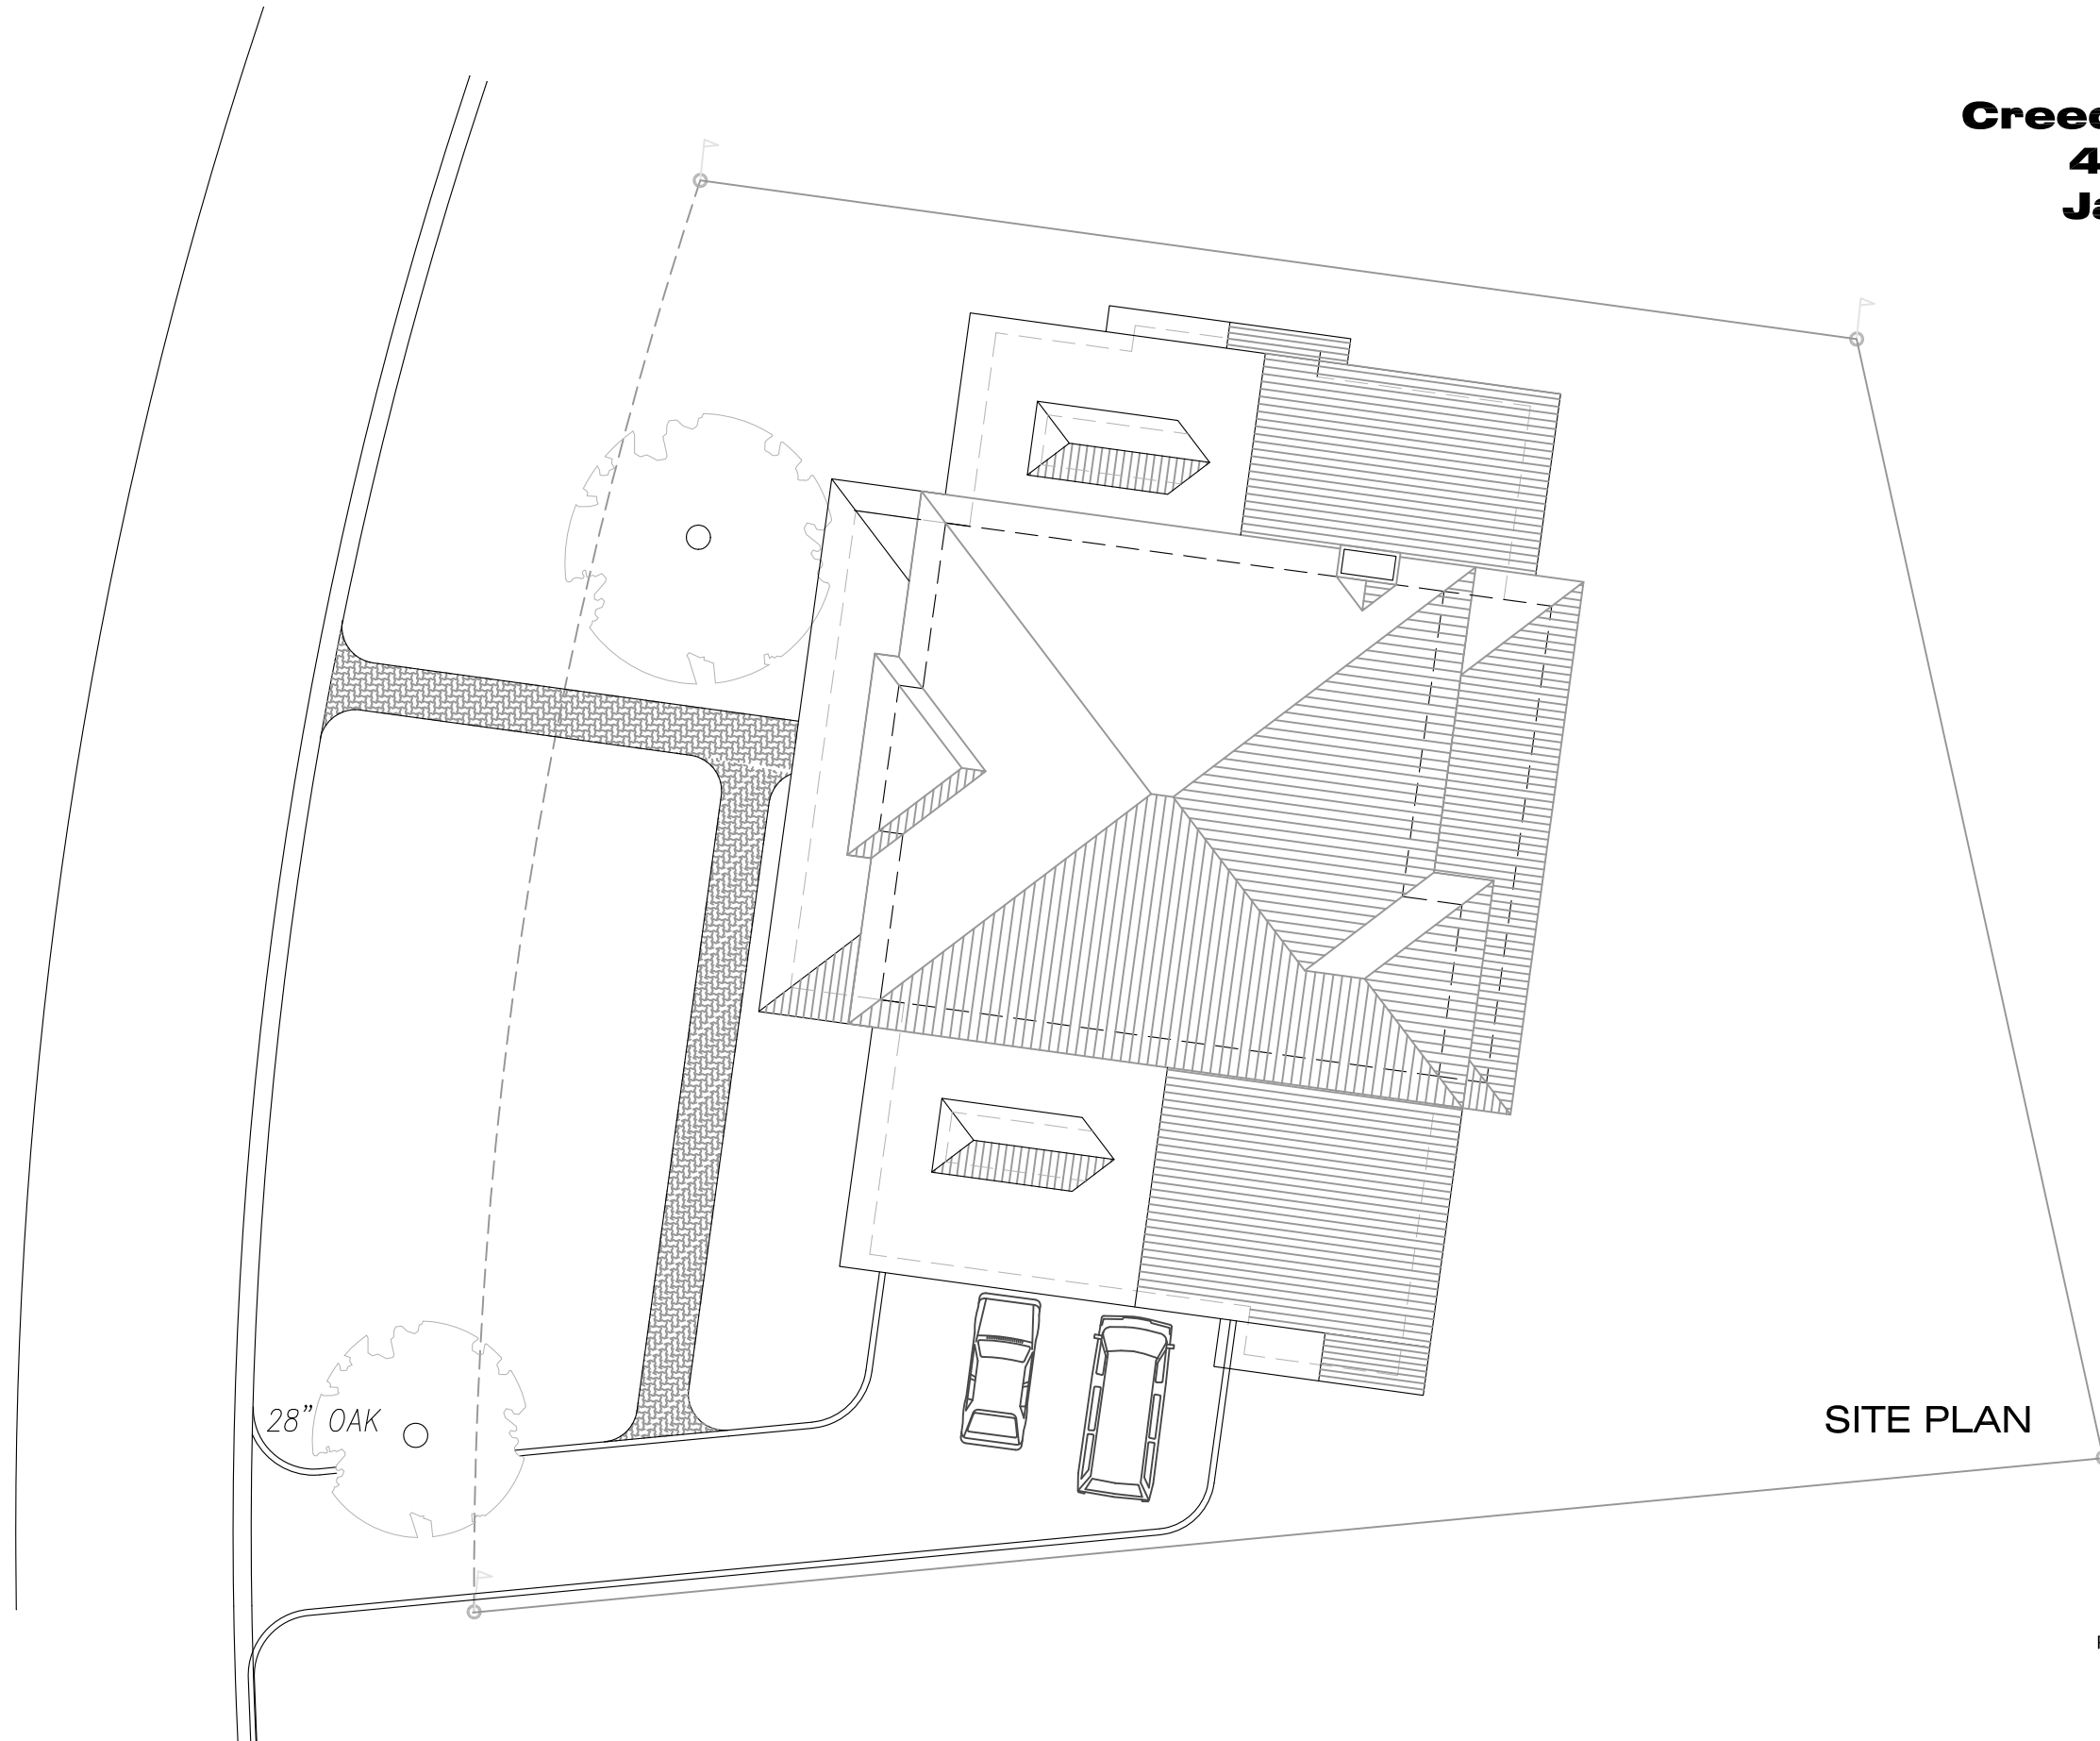

Creed Family Residence
4229 Ortega Pl.
Jacksonville, FL.

Domo, Inc.

Residential Design & Build CBC 1256941

Creed Family Residence
4229 Ortega Pl.
Jacksonville, FL.

SITE PLAN

Creed Family Residence
4229 Ortega Pl.
Jacksonville, FL.

FIRST FLOOR

**Creed Family Residence
4229 Ortega Pl.
Jacksonville, FL.**

SECOND FLOOR

Creed Family Residence
4229 Ortega Pl.
Jacksonville, FL.

FRONT ELEVATION

**Creed Family Residence
4229 Ortega Pl.
Jacksonville, FL.**

BACK ELEVATION

**Creed Family Residence
4229 Ortega Pl.
Jacksonville, FL.**

LEFT SIDE ELEVATION

Creed Family Residence
4229 Ortega Pl.
Jacksonville, FL.

RIGHT SIDE ELEVATION